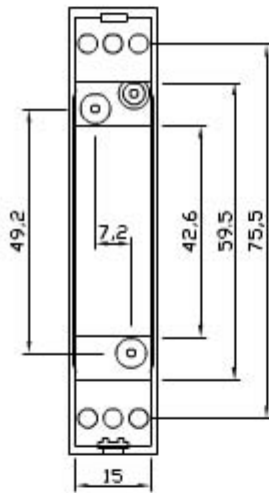

1 UNIT MODULAR HOUSING (MM 17.5) H 53 MM.
 FOR MOUNTING ON OMEGA RAIL ACC. TO DIN EN 50022.
 IT IS SUITABLE TO HOUSE ANALOGUE AND DIGITAL
 INSTRUMENTATION.
 SCREWED OR SNAP-IN LOCKING BETWEEN BASE AND COVER.
 SUITABLE TO HOUSE FIXED OR DETACHABLE TERMINALS OF ANY
 MOUNTING STEP.
 CUSTOM DRILLING ON ANY SIDE (WINDOWS, HOLES, SLOTS).
 MADE OF NORYL CLASS V2 OR, ON REQUEST, CLASS V0 (UL 94) IN
 RAL (7035) GREY.

BARRA DIN

[Print](#)

[Close](#)