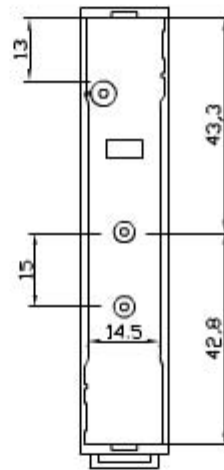

1 UNIT MODULAR HOUSING (MM 17.5) H 53 MM.
 FOR MOUNTING ON OMEGA RAIL ACC. TO DIN EN 50022.
 IT IS SUITABLE TO HOUSE ANALOGUE AND DIGITAL
 INSTRUMENTATION.
 SCREWED OR SNAP-IN LOCKING BETWEEN BASE AND COVER.
 SUITABLE TO HOUSE FIXED OR DETACHABLE TERMINALS OF ANY
 MOUNTING STEP.
 CUSTOM DRILLING ON ANY SIDE (WINDOWS, HOLES, SLOTS).
 MADE OF NORYL CLASS V2 OR, ON REQUEST, CLASS V0 (UL 94) IN
 RAL (7035) GREY.

BARRA DIN

[Print](#)

[Close](#)