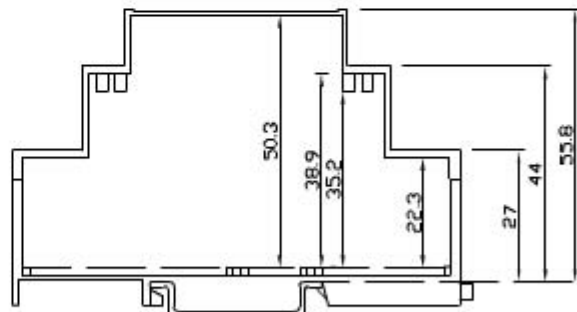

1 UNIT MODULAR HOUSING (MM 17.5) H 53 MM.
 FOR MOUNTING ON OMEGA RAIL ACC. TO DIN EN 50022.
 IT IS SUITABLE TO HOUSE ANALOGUE AND DIGITAL
 INSTRUMENTATION.
 SCREWED OR SNAP-IN LOCKING BETWEEN BASE AND COVER.
 SUITABLE TO HOUSE FIXED OR DETACHABLE TERMINALS OF ANY
 MOUNTING STEP.
 CUSTOM DRILLING ON ANY SIDE (WINDOWS, HOLES, SLOTS).
 MADE OF NORYL CLASS V2 OR, ON REQUEST, CLASS V0 (UL 94) IN
 RAL (7035) GREY.