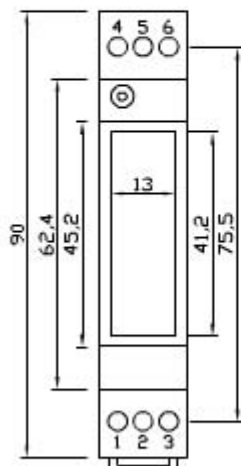

1 UNIT MODULAR HOUSING (MM 17.5) H 53 MM.
 FOR MOUNTING ON OMEGA RAIL ACC. TO DIN EN 50022.
 IT IS SUITABLE TO HOUSE ANALOGUE AND DIGITAL
 INSTRUMENTATION.
 SCREWED OR SNAP-IN LOCKING BETWEEN BASE AND COVER.
 SUITABLE TO HOUSE FIXED OR DETACHABLE TERMINALS OF ANY
 MOUNTING STEP.
 CUSTOM DRILLING ON ANY SIDE (WINDOWS, HOLES, SLOTS).
 MADE OF NORYL CLASS V2 OR, ON REQUEST, CLASS V0 (UL 94) IN
 RAL (7035) GREY.

BARRA DIN

[Print](#)

[Close](#)