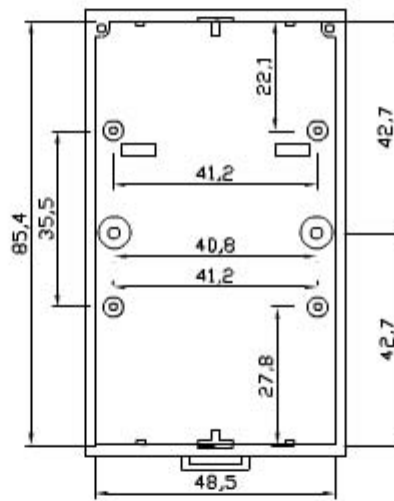

3 UNITS MODULAR HOUSING (MM 52.5) H 53 MM.
 FOR MOUNTING ON OMEGA RAIL ACC. TO DIN EN 50022.
 IT IS SUITABLE TO HOUSE ANALOGUE AND DIGITAL
 INSTRUMENTATION. SCREWED OR SNAP-IN LOCKING
 BETWEEN BASE AND COVER. SUITABLE TO HOUSE FIXED OR
 DETACHABLE TERMINALS OF ANY MOUNTING STEP.
 CUSTOM DRILLING ON ANY SIDE (WINDOWS, HOLES,
 SLOTS).
 MADE OF NORYL CLASS V2 OR, ON REQUEST, CLASS V0 (UL
 94) IN RAL (7035) GREY.

BARRA DIN

[Print](#)

[Close](#)