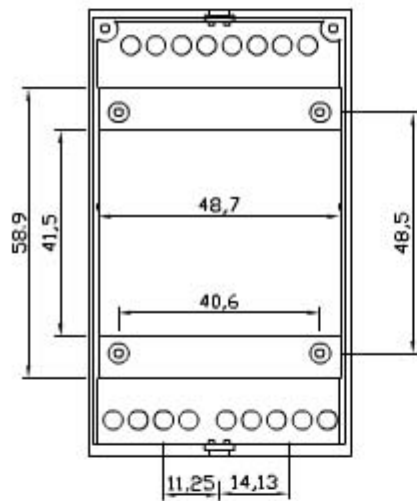

3 UNITS MODULAR HOUSING (MM 52.5) H 53 MM.
 FOR MOUNTING ON OMEGA RAIL ACC. TO DIN EN 50022.
 IT IS SUITABLE TO HOUSE ANALOGUE AND DIGITAL
 INSTRUMENTATION. SCREWED OR SNAP-IN LOCKING
 BETWEEN BASE AND COVER. SUITABLE TO HOUSE FIXED OR
 DETACHABLE TERMINALS OF ANY MOUNTING STEP.
 CUSTOM DRILLING ON ANY SIDE (WINDOWS, HOLES,
 SLOTS).
 MADE OF NORYL CLASS V2 OR, ON REQUEST, CLASS V0 (UL
 94) IN RAL (7035) GREY.

BARRA DIN

[Print](#)

[Close](#)