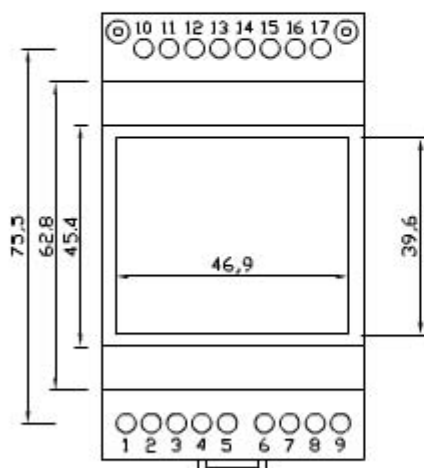

3 UNITS MODULAR HOUSING (MM 52.5) H 53 MM.
 FOR MOUNTING ON OMEGA RAIL ACC. TO DIN EN 50022.
 IT IS SUITABLE TO HOUSE ANALOGUE AND DIGITAL
 INSTRUMENTATION. SCREWED OR SNAP-IN LOCKING
 BETWEEN BASE AND COVER. SUITABLE TO HOUSE FIXED OR
 DETACHABLE TERMINALS OF ANY MOUNTING STEP.
 CUSTOM DRILLING ON ANY SIDE (WINDOWS, HOLES,
 SLOTS).
 MADE OF NORYL CLASS V2 OR, ON REQUEST, CLASS V0 (UL
 94) IN RAL (7035) GREY.

BARRA DIN

[Print](#)

[Close](#)