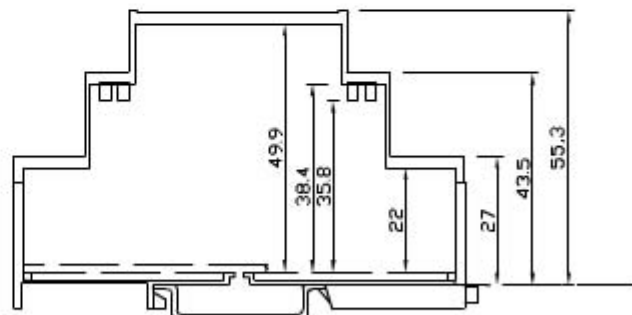

3 UNITS MODULAR HOUSING (MM 52.5) H 53 MM.
 FOR MOUNTING ON OMEGA RAIL ACC. TO DIN EN 50022.
 IT IS SUITABLE TO HOUSE ANALOGUE AND DIGITAL
 INSTRUMENTATION. SCREWED OR SNAP-IN LOCKING
 BETWEEN BASE AND COVER. SUITABLE TO HOUSE FIXED OR
 DETACHABLE TERMINALS OF ANY MOUNTING STEP.
 CUSTOM DRILLING ON ANY SIDE (WINDOWS, HOLES,
 SLOTS).
 MADE OF NORYL CLASS V2 OR, ON REQUEST, CLASS V0 (UL
 94) IN RAL (7035) GREY.