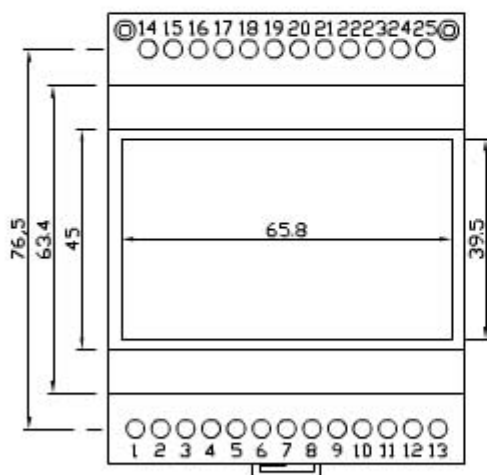

4 UNITS MODULAR HOUSING (MM 70) H 53 MM.  
 FOR MOUNTING ON OMEGA RAIL ACC. TO DIN EN 50022.  
 IT IS SUITABLE TO HOUSE ANALOGUE AND DIGITAL  
 INSTRUMENTATION. SCREWED OR SNAP-IN LOCKING  
 BETWEEN BASE AND COVER. SUITABLE TO HOUSE FIXED  
 OR DETACHABLE TERMINALS OF ANY MOUNTING STEP.  
 CUSTOM DRILLING ON ANY SIDE (WINDOWS, HOLES,  
 SLOTS).  
 MADE OF NORYL CLASS V2 OR, ON REQUEST, CLASS V0  
 (UL 94) IN RAL (7035) GREY.

BARRA DIN

Print

Close