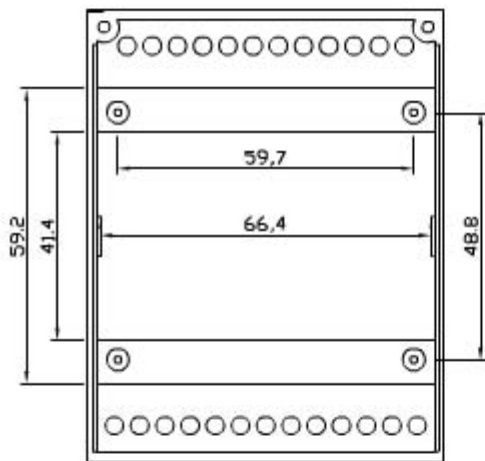

4 UNITS MODULAR HOUSING (MM 70) H 53 MM.  
 FOR MOUNTING ON OMEGA RAIL ACC. TO DIN EN 50022.  
 IT IS SUITABLE TO HOUSE ANALOGUE AND DIGITAL  
 INSTRUMENTATION. SCREWED OR SNAP-IN LOCKING  
 BETWEEN BASE AND COVER. SUITABLE TO HOUSE FIXED  
 OR DETACHABLE TERMINALS OF ANY MOUNTING STEP.  
 CUSTOM DRILLING ON ANY SIDE (WINDOWS, HOLES,  
 SLOTS).  
 MADE OF NORYL CLASS V2 OR, ON REQUEST, CLASS V0  
 (UL 94) IN RAL (7035) GREY.

BARRA DIN

Print

Close