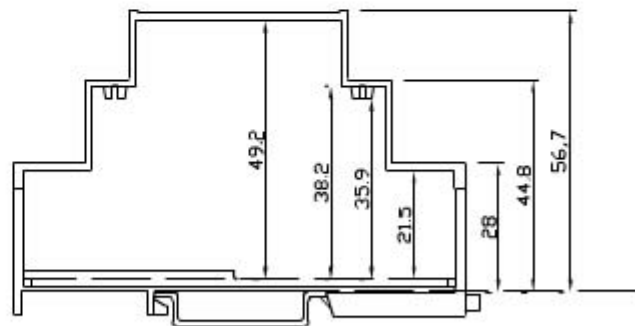

4 UNITS MODULAR HOUSING (MM 70) H 53 MM.  
 FOR MOUNTING ON OMEGA RAIL ACC. TO DIN EN 50022.  
 IT IS SUITABLE TO HOUSE ANALOGUE AND DIGITAL  
 INSTRUMENTATION. SCREWED OR SNAP-IN LOCKING  
 BETWEEN BASE AND COVER. SUITABLE TO HOUSE FIXED  
 OR DETACHABLE TERMINALS OF ANY MOUNTING STEP.  
 CUSTOM DRILLING ON ANY SIDE (WINDOWS, HOLES,  
 SLOTS).  
 MADE OF NORYL CLASS V2 OR, ON REQUEST, CLASS V0  
 (UL 94) IN RAL (7035) GREY.

BARRA DIN

Print

Close