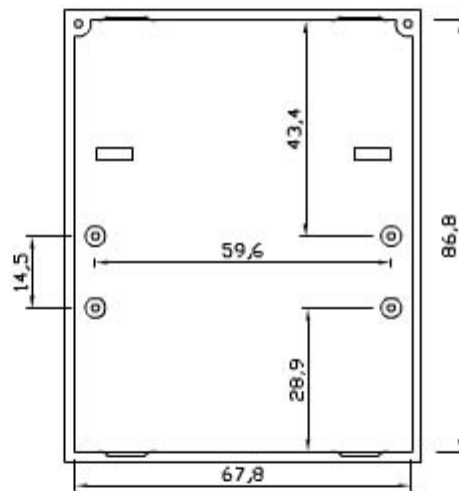

4 UNITS MODULAR HOUSING (MM 70) H 53 MM.  
 FOR MOUNTING ON OMEGA RAIL ACC. TO DIN EN 50022.  
 IT IS SUITABLE TO HOUSE ANALOGUE AND DIGITAL  
 INSTRUMENTATION. SCREWED OR SNAP-IN LOCKING  
 BETWEEN BASE AND COVER. SUITABLE TO HOUSE FIXED  
 OR DETACHABLE TERMINALS OF ANY MOUNTING STEP.  
 CUSTOM DRILLING ON ANY SIDE (WINDOWS, HOLES,  
 SLOTS).  
 MADE OF NORYL CLASS V2 OR, ON REQUEST, CLASS V0  
 (UL 94) IN RAL (7035) GREY.

BARRA DIN

Print

Close