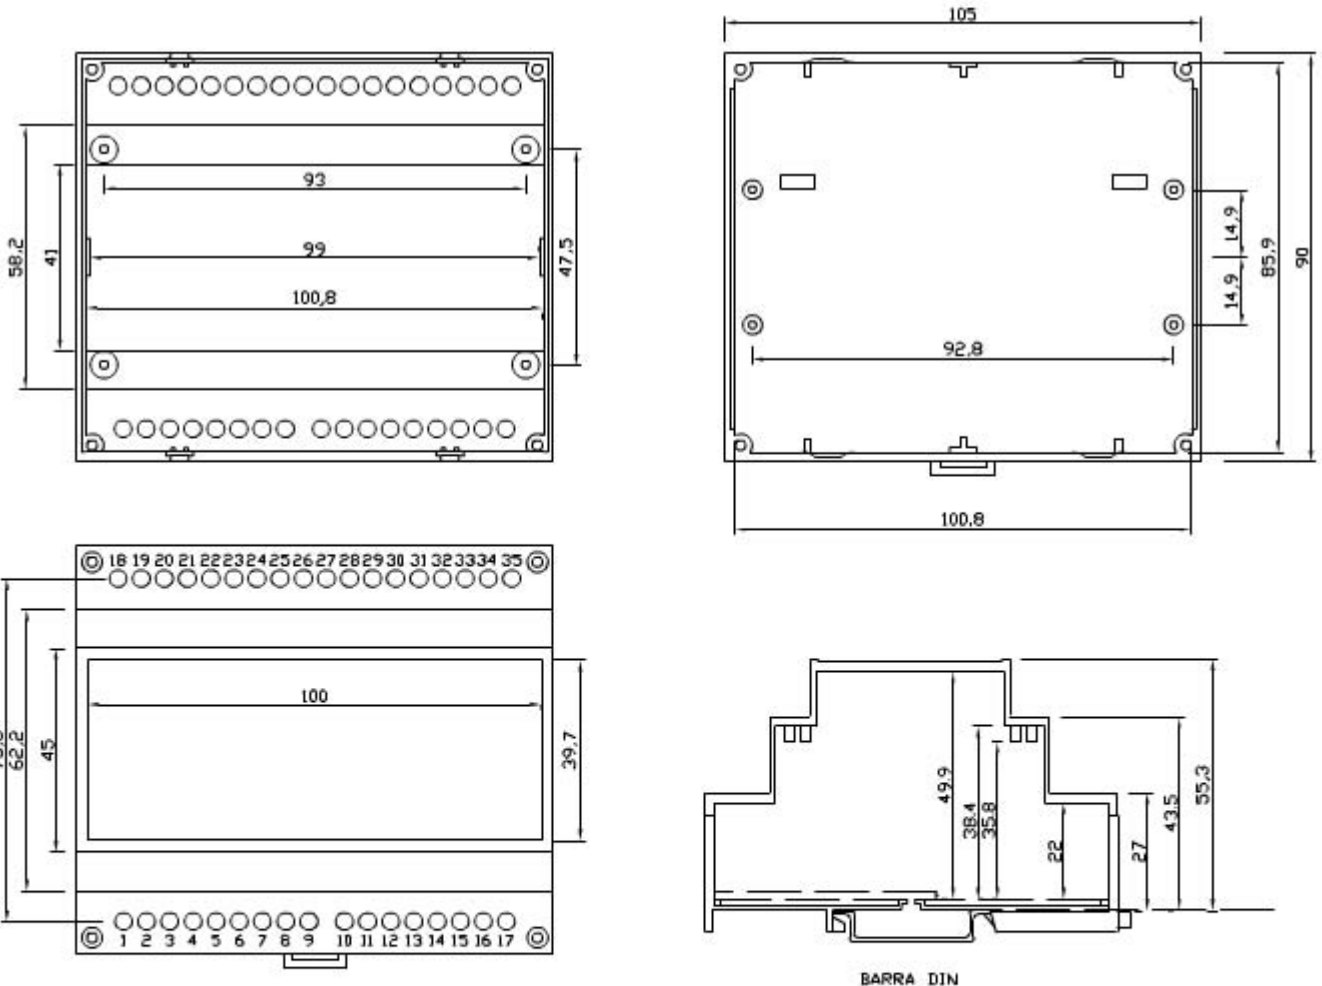

6 UNITS MODULAR HOUSING (MM 105) H 53 MM.  
 FOR MOUNTING ON OMEGA RAIL ACC. TO DIN EN 50022.  
 IT IS SUITABLE TO HOUSE ANALOGUE AND DIGITAL  
 INSTRUMENTATION. SCREWED OR SNAP-IN LOCKING  
 BETWEEN BASE AND COVER. SUITABLE TO HOUSE FIXED  
 OR DETACHABLE TERMINALS OF ANY MOUNTING STEP.  
 CUSTOM DRILLING ON ANY SIDE (WINDOWS, HOLES,  
 SLOTS).  
 MADE OF NORYL CLASS V2 OR, ON REQUEST, CLASS V0  
 (UL 94) IN RAL (7035) GREY.