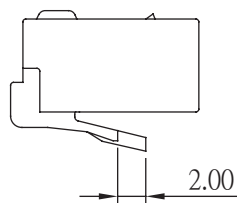

MODULAR PLUG 4 POSITION

MATERIAL & FINISH
 HOUSING: PC. UL94V-2
 CONTACT: COPPER ALLOY
 PLATED WITH GOLD.

Flat oval cable

Round cable

Short latch 2mm

0.8mm diameter wire

ORDER INFORMATION

©: Standard Recommend