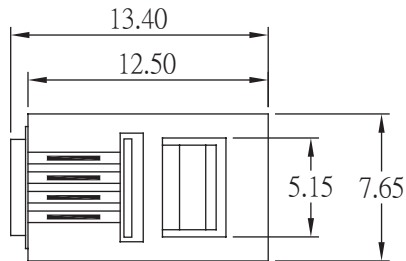

MODULAR PLUG 4 POSITION

MATERIAL & FINISH
 HOUSING: PC. UL94V-2
 CONTACT: COPPER ALLOY
 PLATED WITH GOLD.

Flat oval cable

Round cable

Short latch 2mm

0.8mm diameter wire

ORDER INFORMATION

©: Standard Recommend