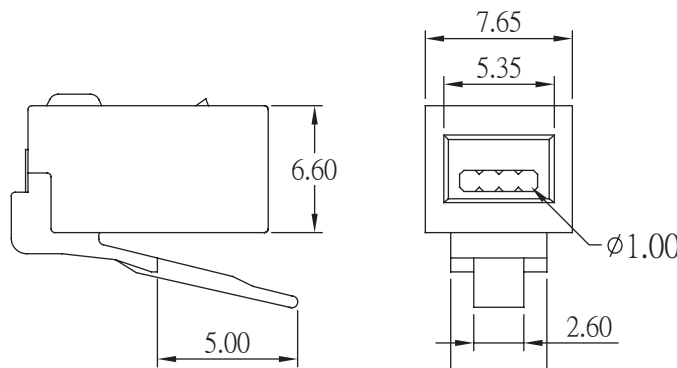

MODULAR PLUG 4 POSITION

MATERIAL & FINISH
 HOUSING: PC. UL94V-2
 CONTACT: COPPER ALLOY
 PLATED WITH GOLD.

Flat oval cable

Round cable

Short latch 2mm

0.8mm diameter wire

ORDER INFORMATION

©: Standard Recommend