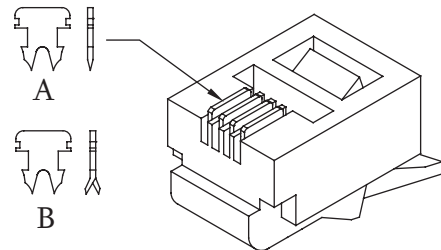

MODULAR PLUG 4 POSITION

MATERIAL & FINISH
 HOUSING: PC. UL94V-2
 CONTACT: COPPER ALLOY
 PLATED WITH GOLD.

Flat oval cable

Round cable

Short latch 2mm

0.8mm diameter wire

ORDER INFORMATION

©: Standard Recommend