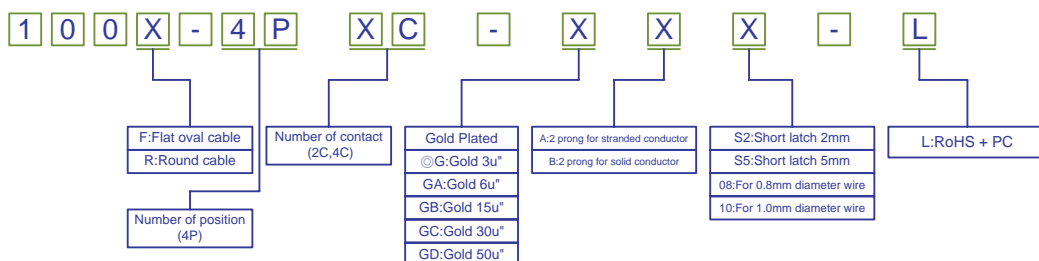

MODULAR PLUG 4 POSITION

MATERIAL & FINISH
 HOUSING: PC. UL94V-2
 CONTACT: COPPER ALLOY
 PLATED WITH GOLD.

Flat oval cable

Round cable

Short latch 2mm

0.8mm diameter wire

ORDER INFORMATION

©: Standard Recommend