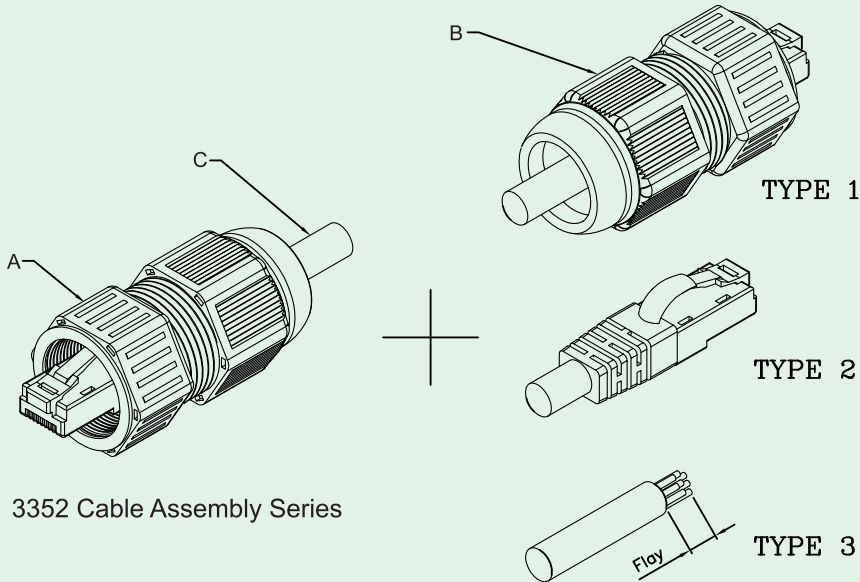

Waterproof Cable Assembly

KINSUN

NO.	NAME	COLOR	SPECIFICATION
A	3352 Plug W/Cable	Black	3352L01010+RJ45 Plug
B	Other Side Type	Black	See Below Table
C	Cable	Black	UL, Cat.5e

NO.	the Other Side Option Type
1	3352 Plug W/Cable
2	RJ45 Plug
3	Cable to be Flayed

3352 Cable Assembly Series

Materials

Name	Color	Specification	QTY	Note
Gasket	Red	Silicone	1	M3352R0101
Body	Black	NY66	1	M3352B0100
Seal	Red	Silicone	1	M3352R0201
Seal Nut	Black	PBT	1	M3352B0300

- **RJ45 Plug Housing** : PC
- **RJ45 Plug Contacts** : Phospher Bronze, finish : Gold over Nickel
- **Cable** : Cat 5e, Black

Ordering Information

3352-C Series