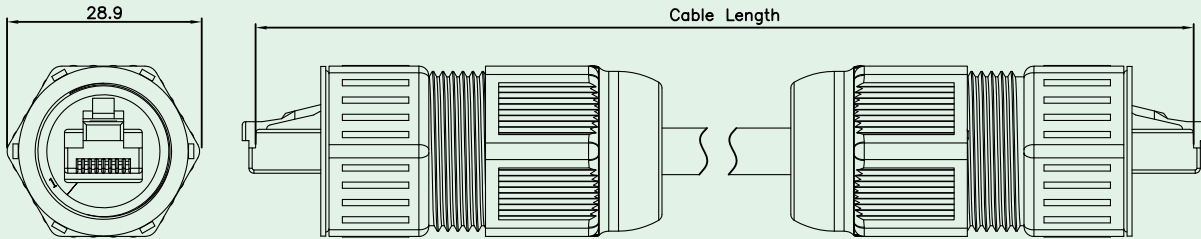

Waterproof Cable Assembly

KINSUN

NO.	NAME	COLOR	SPECIFICATION
A	3352 Plug W/Cable	Black	3352L01010+RJ45 Plug
B	Other Side Type	Black	See Below Table
C	Cable	Black	UL, Cat.5e

NO.	the Other Side Option Type
1	3352 Plug W/Cable
2	RJ45 Plug
3	Cable to be Flayed

3352 Cable Assembly Series

Materials

Name	Color	Specification	QTY	Note
Gasket	Red	Silicone	1	M3352R0101
Body	Black	NY66	1	M3352B0100
Seal	Red	Silicone	1	M3352R0201
Seal Nut	Black	PBT	1	M3352B0300

- **RJ45 Plug Housing** : PC
- **RJ45 Plug Contacts** : Phospher Bronze, finish : Gold over Nickel
- **Cable** : Cat 5e, Black