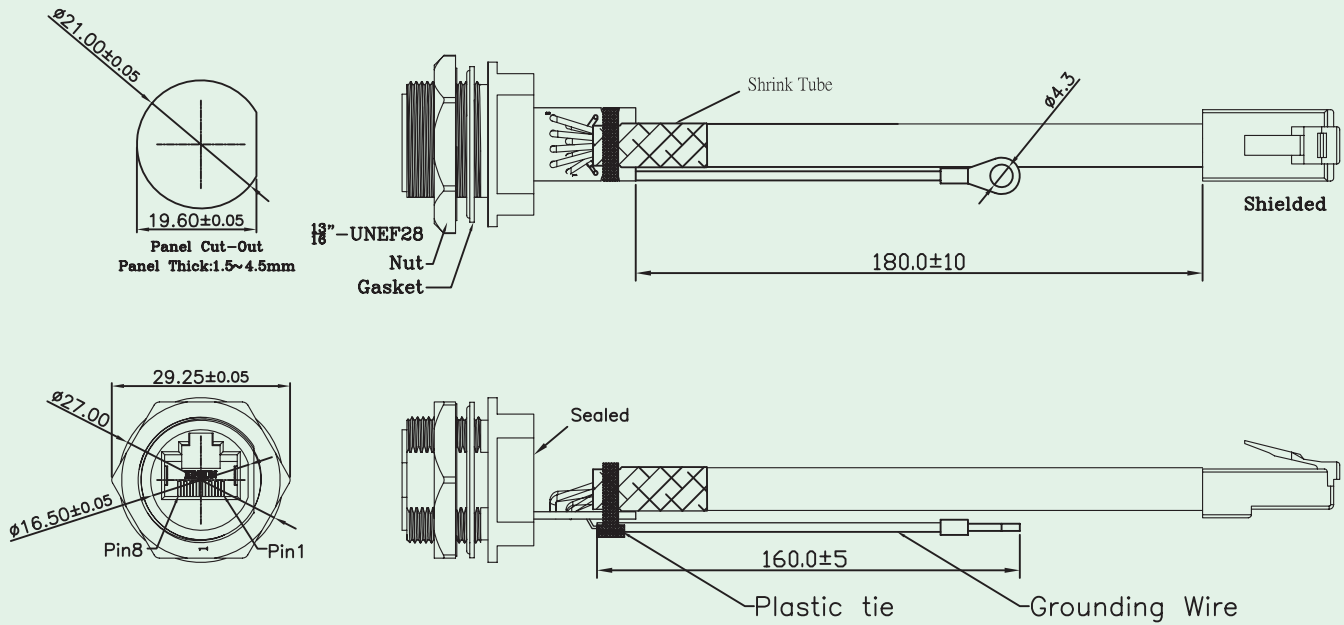

RJ45 Jack With Plug & Grounding Wire II (IP68)

KINSUN

Wiring Instruction		
Jack	Wire Color	Plug
1	Orange / White	1
2	Orange	2
3	Green / White	3
4	Blue	4
5	Blue / White	5
6	Green	6
7	Brown / White	7
8	Brown	8
Grounding Spring	Green	Grounding Wire

Twist (for pairs 1-2, 3-6, 7-8)

Materials

- **Plastic Housing** : Engineering Thermoplastic
Flammability Rating UL 94V-0.
- **Contacts** : Phosphor Bronze.
- **Plating** : Gold Plating Over Nickel In Contact.
- **Nut** : Engineering Thermoplastic Flammability Rating UL 94V-0
- **Gasket** : Silicon
- **Panel Thick** : 1.5~4.5mm
- **RJ45 Plug Housing** : PC
- **RJ45 Plug Contacts** : Phosphor Bronze, Finish: Gold Over Nickel
- **Cable** : Cat.5e

Ordering Information

3352K22023